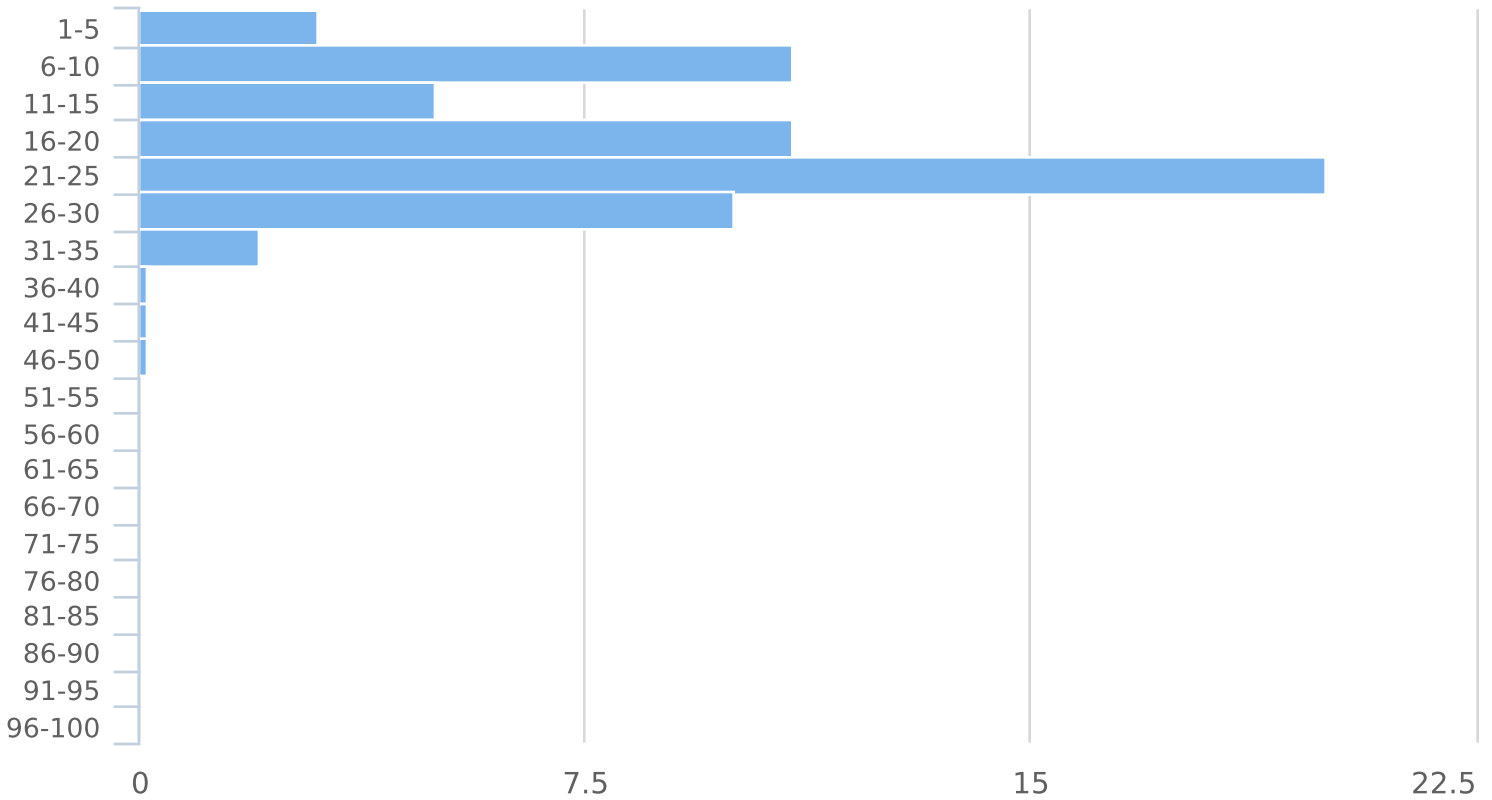

Start: 2021-01-12
End: 2021-02-05
Times: 0:00-23:59

Speed Bins: Size 5, Range 1 to 100
Time View: By Hour (Avg Volumes)

Time	1 to 5	6 to 10	11 to 15	16 to 20	21 to 25	26 to 30	31 to 35	36 to 40	41 to 45	46 to 50	51 to 55	56 to 60	61 to 65	66 to 70	71 to 75	76 to 80	81 to 85	86 to 90	91 to 95	96 to 100	Avg Speed	Avg Total
0:00	3	7	1	3	4	3	1	0	0	0	0	0	0	0	0	0	0	0	0	0	15.0	22
1:00	3	8	1	1	2	1	0	0	0	0	0	0	0	0	0	0	0	0	0	0	11.4	16
2:00	3	8	1	0	1	1	0	0	0	0	0	0	0	0	0	0	0	0	0	0	10.0	14
3:00	1	4	1	1	1	1	0	0	0	0	0	0	0	0	0	0	0	0	0	0	11.6	9
4:00	2	7	1	1	2	1	0	0	0	0	0	0	0	0	0	0	0	0	0	0	12.0	14
5:00	2	8	1	2	3	1	0	0	0	0	0	0	0	0	0	0	0	0	0	0	12.6	17
6:00	4	11	4	6	8	4	0	0	0	0	0	0	0	0	0	0	0	0	0	0	14.7	37
7:00	4	10	5	11	15	12	3	0	0	0	0	0	0	0	0	0	0	0	0	0	19.0	60
8:00	4	11	3	9	19	12	2	0	0	0	0	0	0	0	0	0	0	0	0	0	19.0	60
9:00	3	12	5	11	20	13	2	0	0	0	0	0	0	0	0	0	0	0	0	0	19.0	66
10:00	3	15	8	12	20	12	3	0	0	0	0	0	0	0	0	0	0	0	0	0	18.4	73
11:00	4	13	6	12	23	14	3	0	0	0	0	0	0	0	0	0	0	0	0	0	19.1	75
12:00	4	16	7	16	30	17	3	0	0	0	0	0	0	0	0	0	0	0	0	0	19.3	93
13:00	3	16	8	14	30	20	4	0	0	0	0	0	0	0	0	0	0	0	0	0	19.7	95
14:00	3	14	8	19	38	22	4	0	0	0	0	0	0	0	0	0	0	0	0	0	20.3	108
15:00	3	16	8	22	42	23	5	0	0	0	0	0	0	0	0	0	0	0	0	0	20.3	119
16:00	3	20	10	29	55	25	4	0	0	0	0	0	0	0	0	0	0	0	0	0	19.9	146
17:00	3	16	12	35	53	21	3	0	0	0	0	0	0	0	0	0	0	0	0	0	19.7	143
18:00	3	13	9	26	37	14	2	0	0	0	0	0	0	0	0	0	0	0	0	0	19.2	104
19:00	2	9	6	17	27	11	2	0	0	0	0	0	0	0	0	0	0	0	0	0	19.4	74
20:00	4	13	5	11	17	8	1	0	0	0	0	0	0	0	0	0	0	0	0	0	17.3	59
21:00	5	9	3	8	13	6	1	0	0	0	0	0	0	0	0	0	0	0	0	0	17.2	45
22:00	5	10	2	6	11	4	1	0	0	0	0	0	0	0	0	0	0	0	0	0	15.8	39
23:00	3	8	2	4	6	3	1	0	0	0	0	0	0	0	0	0	0	0	0	0	15.3	27
Avg	3	11	5	12	20	10	2	0	0	0	0	0	0	0	0	0	0	0	0	0	18.7	63

Start: 2021-01-12
End: 2021-02-05
Times: 0:00-23:59

Speed Bins: Size 5, Range 1 to 100
Time View: By Hour (Avg Volumes)

Avg Volume by Speed Distribution

Average Volume over Time